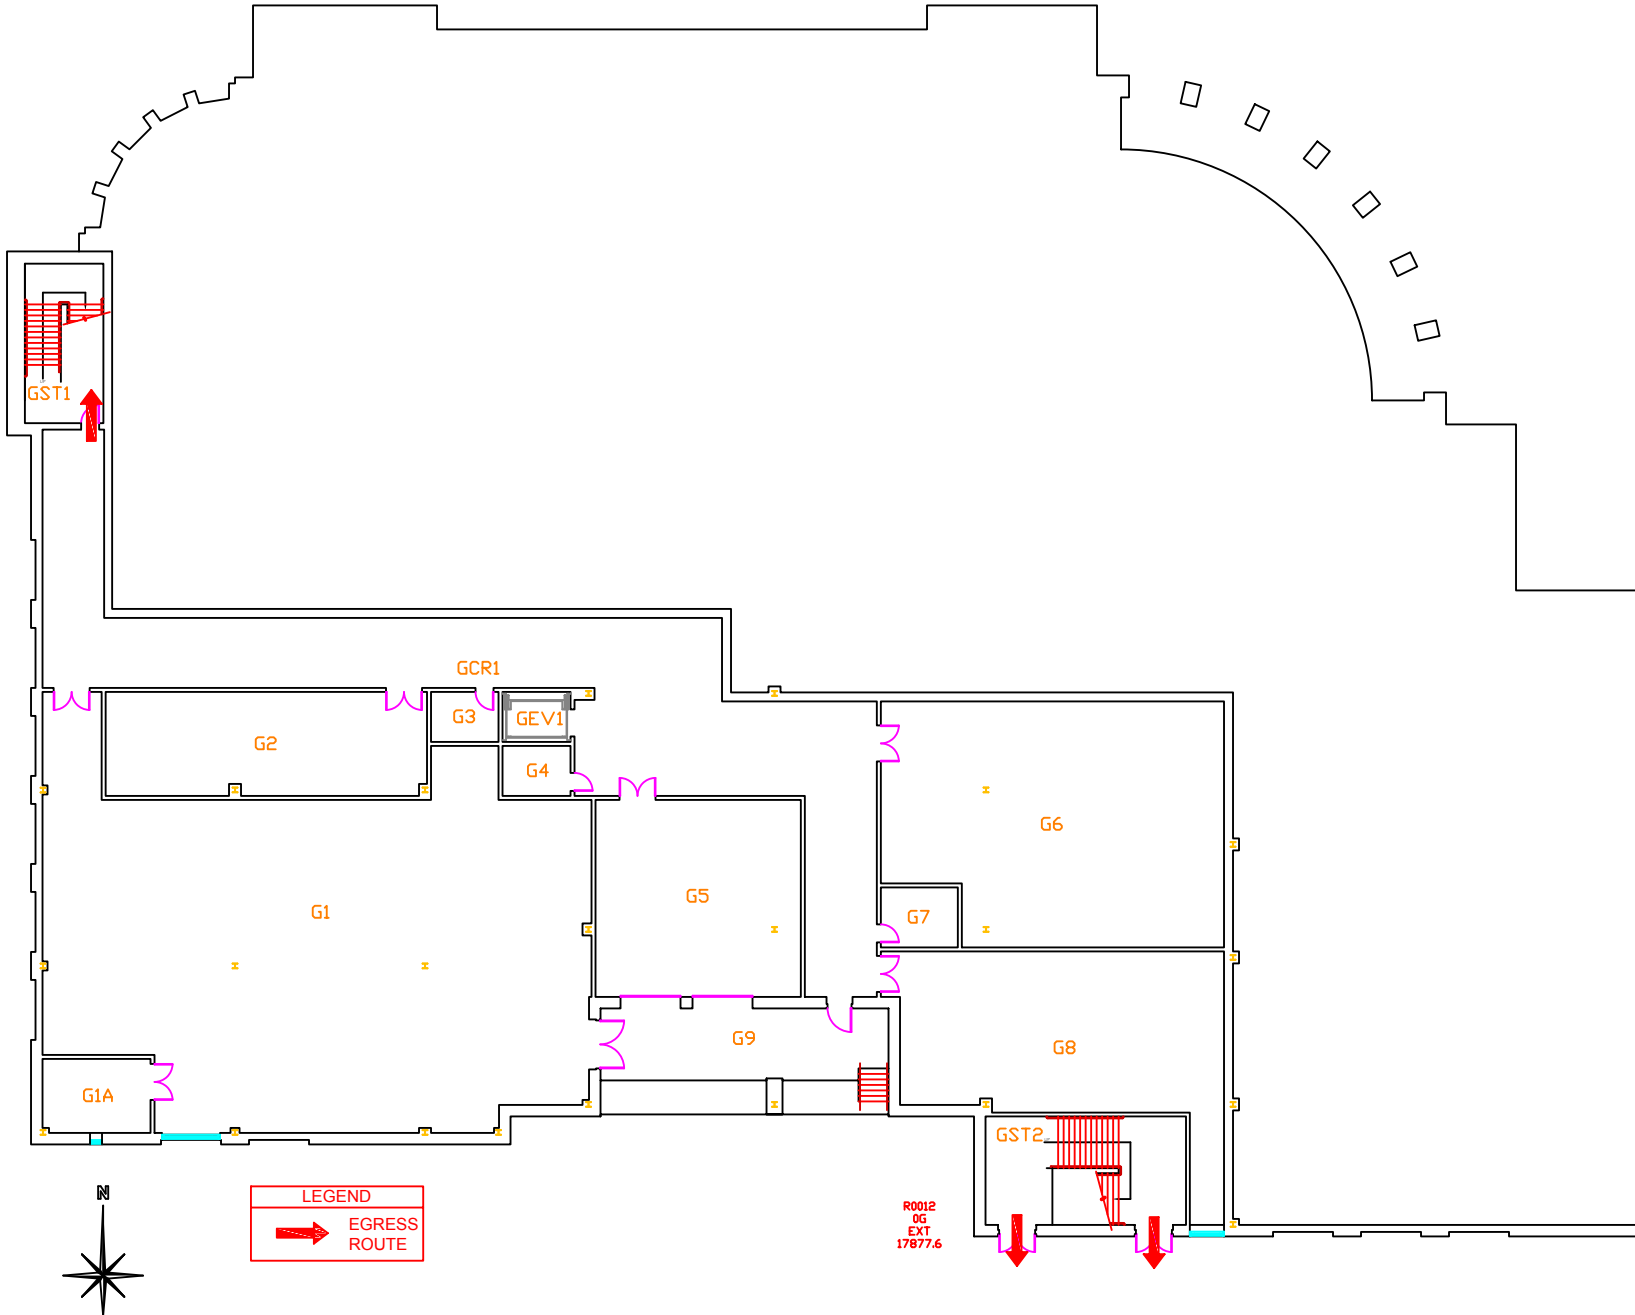

Havener Center  
1346 N. Bishop Ave.  
Rolla, MO 65409  
R0012

Issue Date: 09/30/2013  
Sheet Size: Letter  
Scale: 1/32" = 1'-0"

Ground Floor  
Sheet 1 of 3

Havener Center  
 1346 N. Bishop Ave.  
 Rolla, MO 65409  
 R0012

Issue Date: 12/01/2017  
 Sheet Size: Letter  
 Scale: 1/32" = 1'-0"

First Floor  
 Sheet 2 of 3

**Havener Center**  
 1346 N. Bishop Ave.  
 Rolla, MO 65409  
 R0012

Issue Date: 09/30/2013  
 Sheet Size: Letter  
 Scale: 1/32" = 1'-0"

Second Floor  
 Sheet 3 of 3