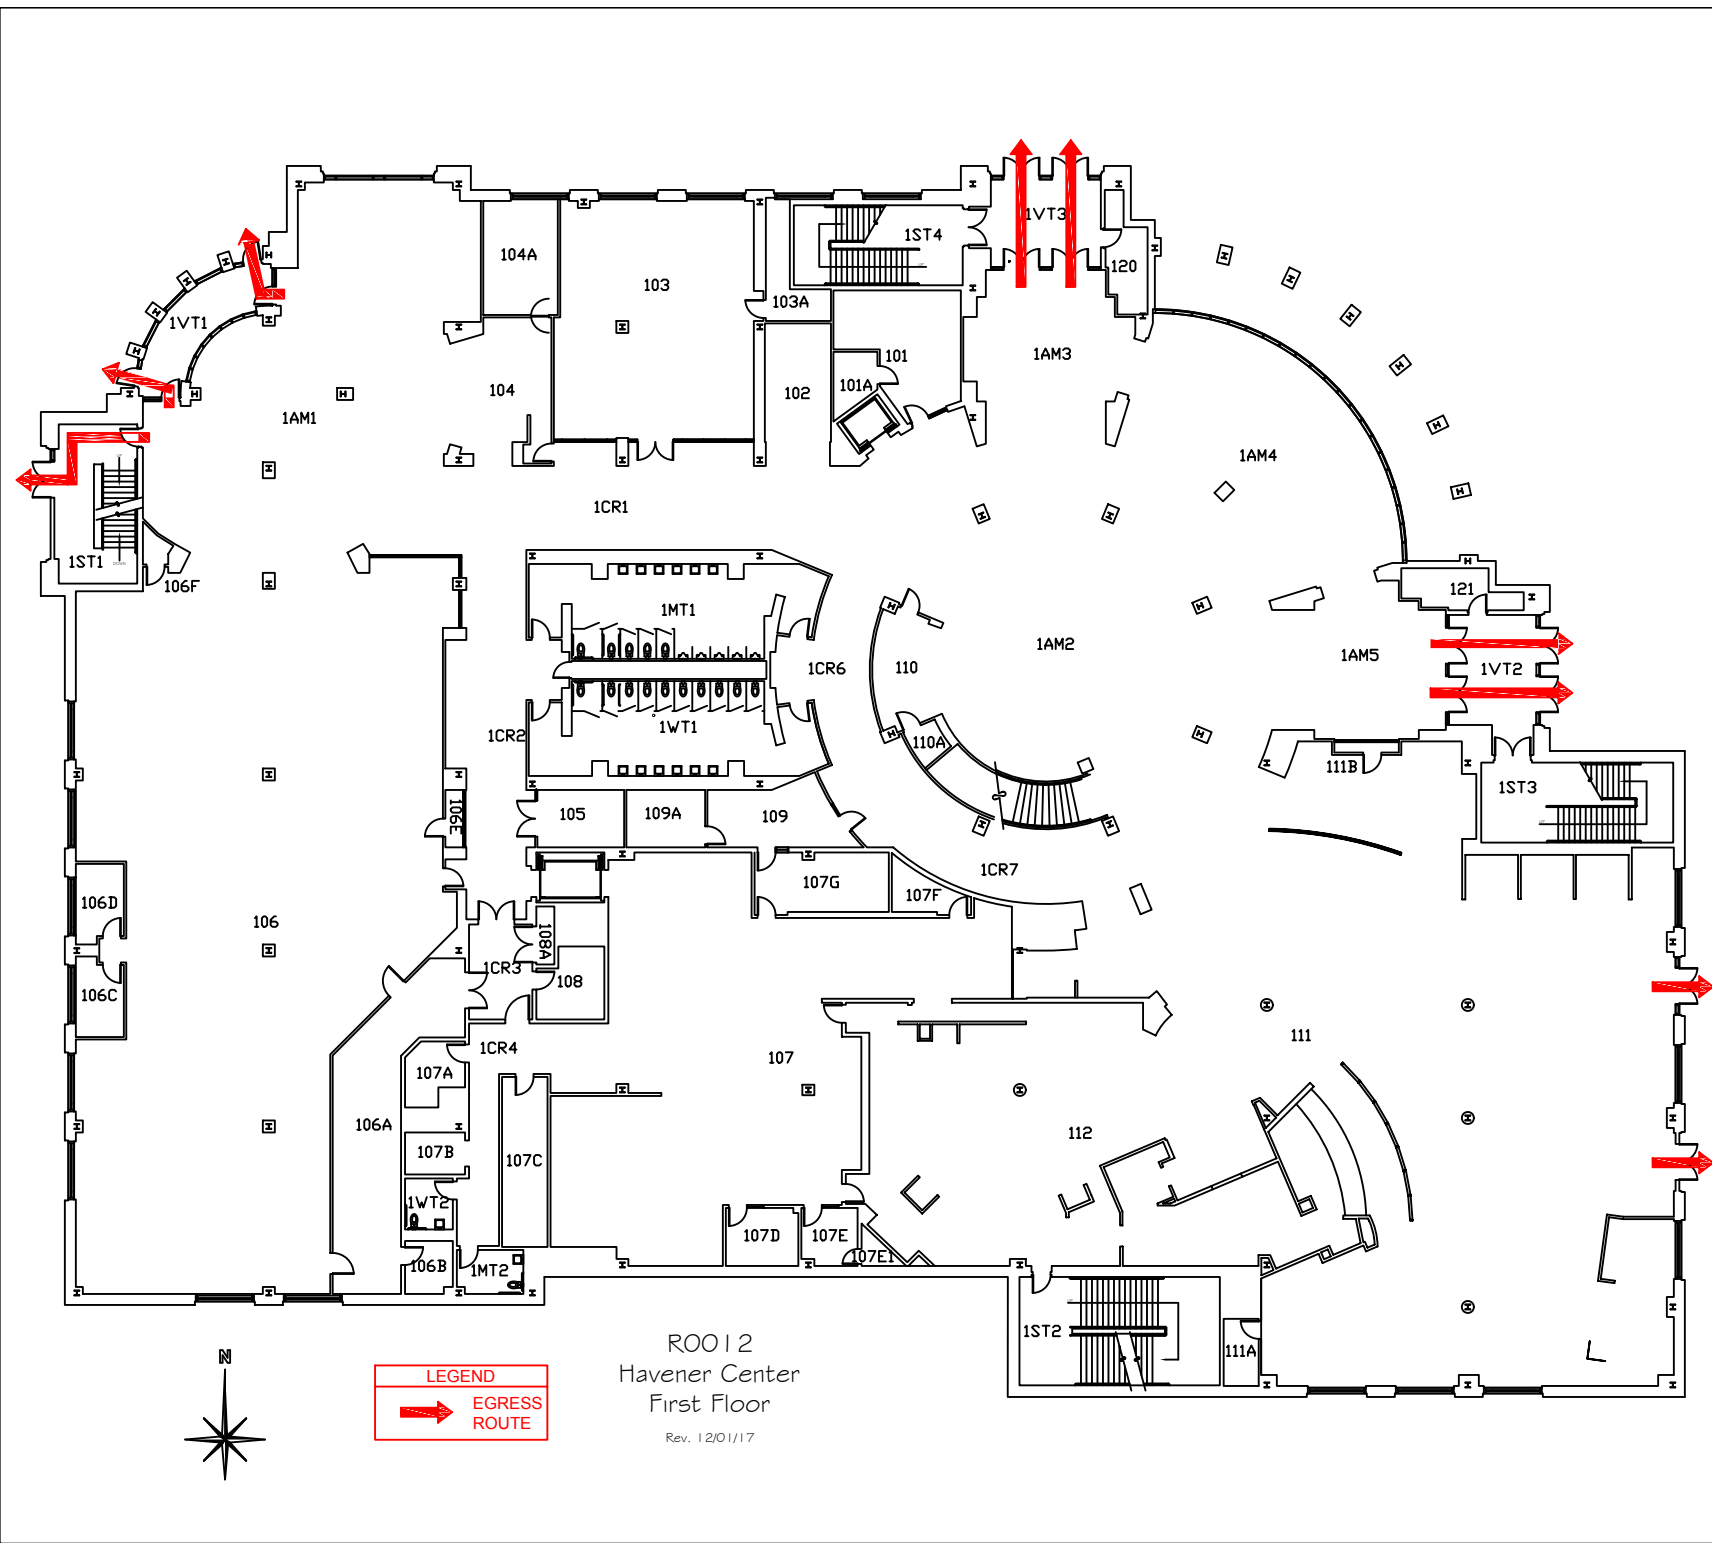

Havener Center  
1346 N. Bishop Ave.  
Rolla, MO 65409  
R0012

Issue Date: 09/30/2013  
Sheet Size: Letter  
Scale: 1/32" = 1'-0"

Ground Floor  
Sheet 1 of 3

Havener Center  
 1346 N. Bishop Ave.  
 Rolla, MO 65409  
 R0012

Issue Date: 12/01/2017  
 Sheet Size: Letter  
 Scale: 1/32" = 1'-0"

First Floor  
 Sheet 2 of 3

**Havener Center**  
 1346 N. Bishop Ave.  
 Rolla, MO 65409  
 R0012

Issue Date: 09/30/2013  
 Sheet Size: Letter  
 Scale: 1/32" = 1'-0"

Second Floor  
 Sheet 3 of 3